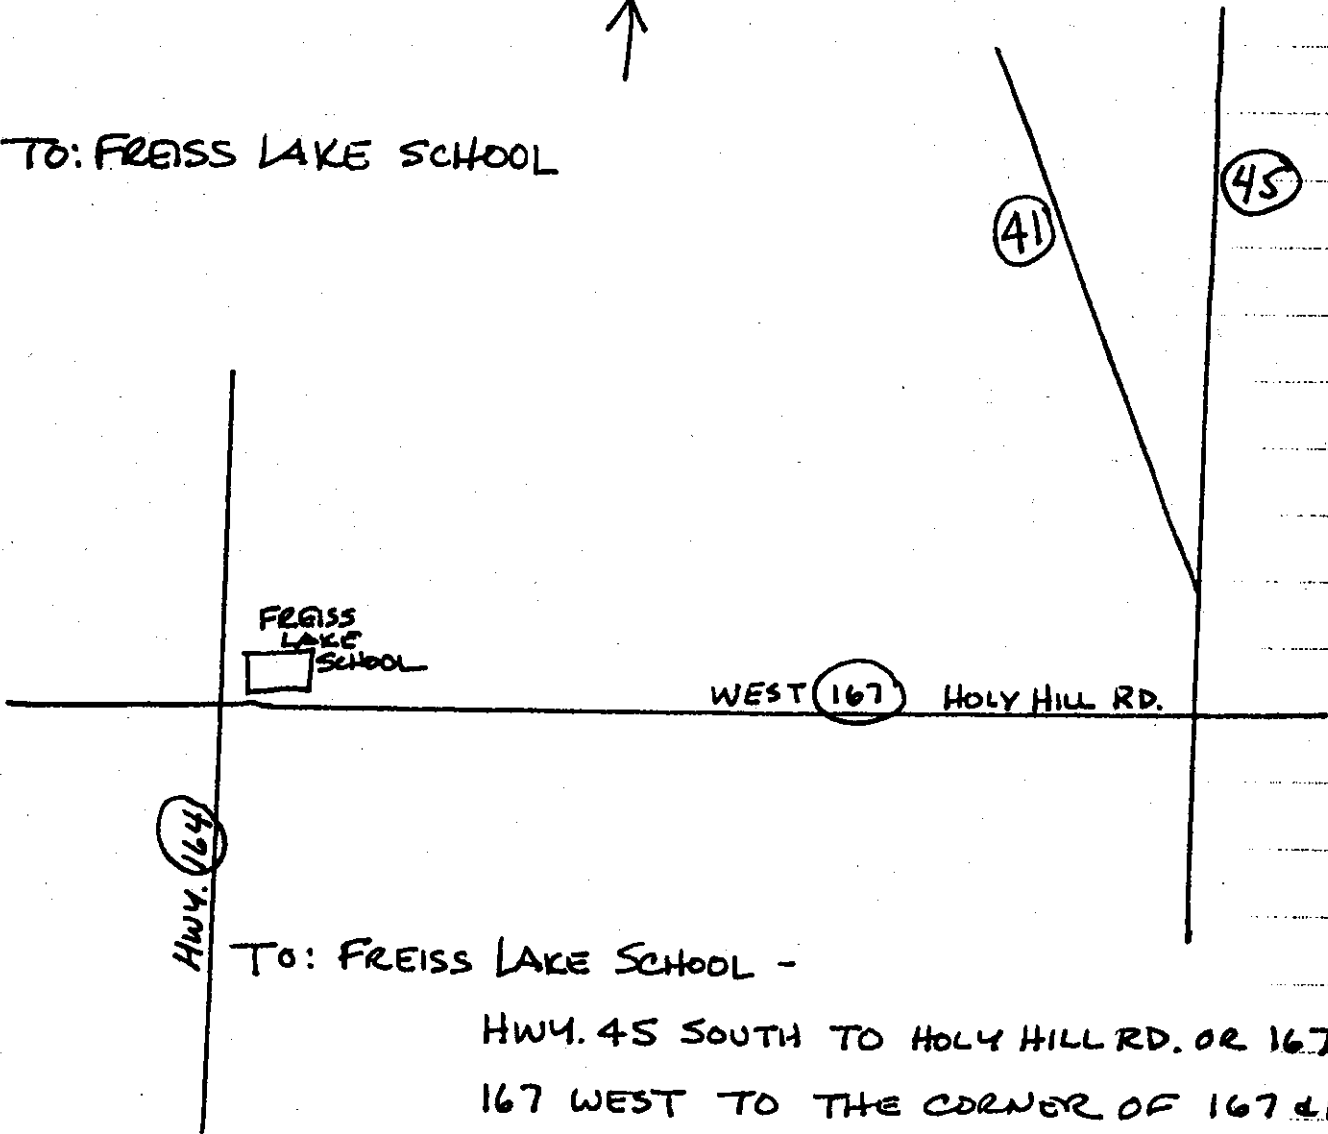

St. Paul's Lutheran School  
701 Washington St.

DIRECTIONS TO TRINITY LUTHERAN SCHOOL, FREISTADT

Directions  
South on County P or Hyway 45 to Hyway 145, turn left  
Southeast on Hyway 145 to Freistadt Rd. (County F), turn left  
East on Freistadt Rd. to school

Trinity Lutheran School  
10729 W. Freistadt Rd.

DIRECTIONS TO ZION LUTHERAN SCHOOL, MENOMONEE FALLS

Directions

South on Hyway 45 to Hyway 41  
Continue Southeast on Hyway 41/45  
Exit right on Pilgrim Rd. and go south  
Turn right at Lisbon Rd.  
Go west on Lisbon to Brookfield Rd./Emerald  
Hills Dr.  
Turn right, school is on the right side

Zion Lutheran School  
W188N4868 Emerald Hills Dr.  
Menomonee Falls

TO: FREISS LAKE SCHOOL

TO: FREISS LAKE SCHOOL -

HWY. 45 SOUTH TO HOLY HILL RD. OR 167.

167 WEST TO THE CORNER OF 167 & 164.

FREISS LAKE IS ON THE NORTHEAST CORNER OF  
THE INTERSECTION.

To: CROWN OF LIFE CHURCH - HUBERTUS  
(WASHINGTON COUNTY HOME SCHOOL)

To: RICHFIELD SCHOOL 

To: MILWAUKEE LUTHERAN HIGH SCHOOL  
9900 W. GRANTOSA DR.

DIRECTIONS - 45 SOUTH TO CAPITOL DR.  
(HWY. 190) EAST.  
CAPITOL DR EAST (FOR  
ABOUT 1 1/2 MILES) TO  
GRANTOSA (LEFT).