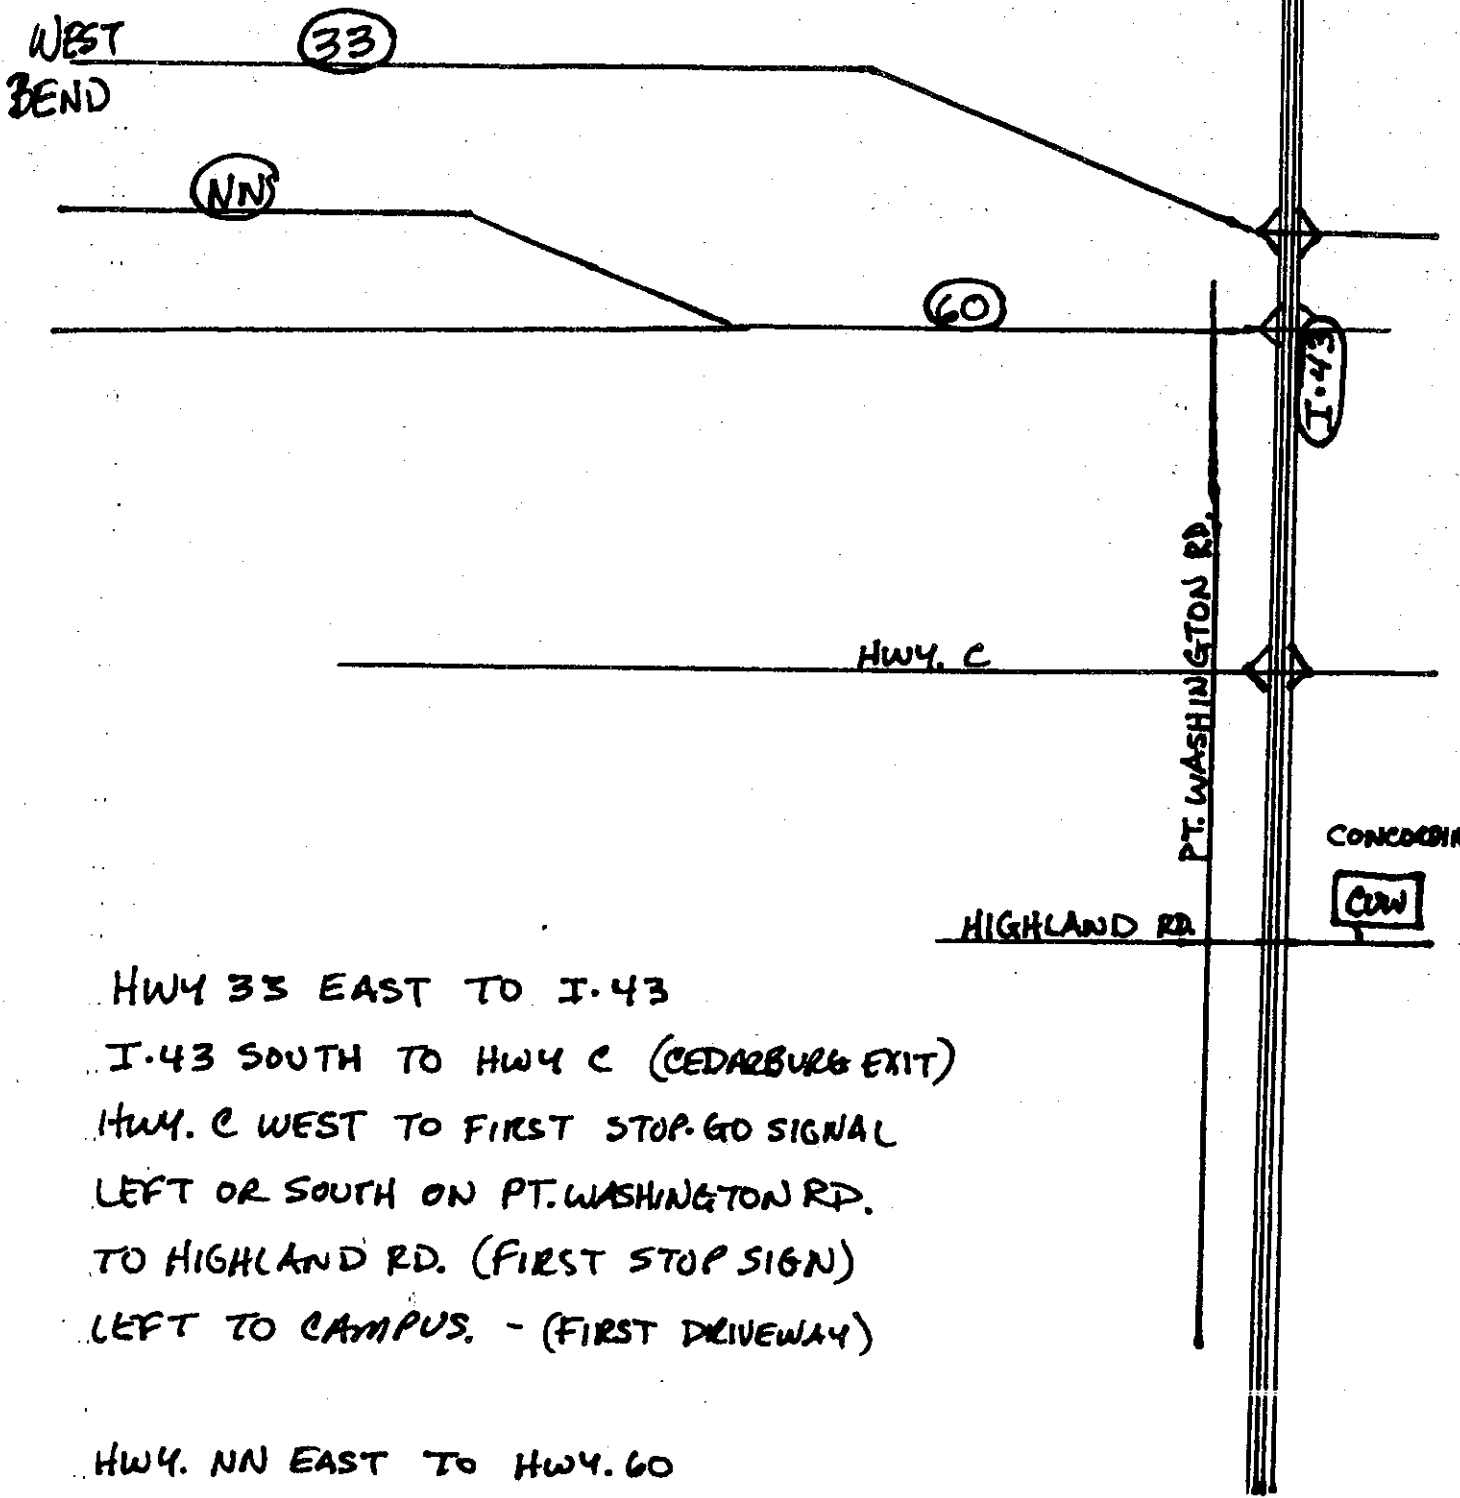

DIRECTIONS TO: CONCORDIA U.

- HWY 33 EAST TO I-43
- I-43 SOUTH TO HWY C (CEDARBURG EXIT)
- HWY. C WEST TO FIRST STOP. GO SIGNAL LEFT OR SOUTH ON PT. WASHINGTON RD. TO HIGHLAND RD. (FIRST STOP SIGN) LEFT TO CAMPUS. - (FIRST DRIVEWAY)

- HWY. NN EAST TO HWY. 60
- HWY. 60 EAST TO PT. WASHINGTON RD.
- PT. WASHINGTON RD SOUTH TO HIGHLAND RD.
- HIGHLAND RD. EAST TO CONCORDIA. - FIRST DRIVEWAY.