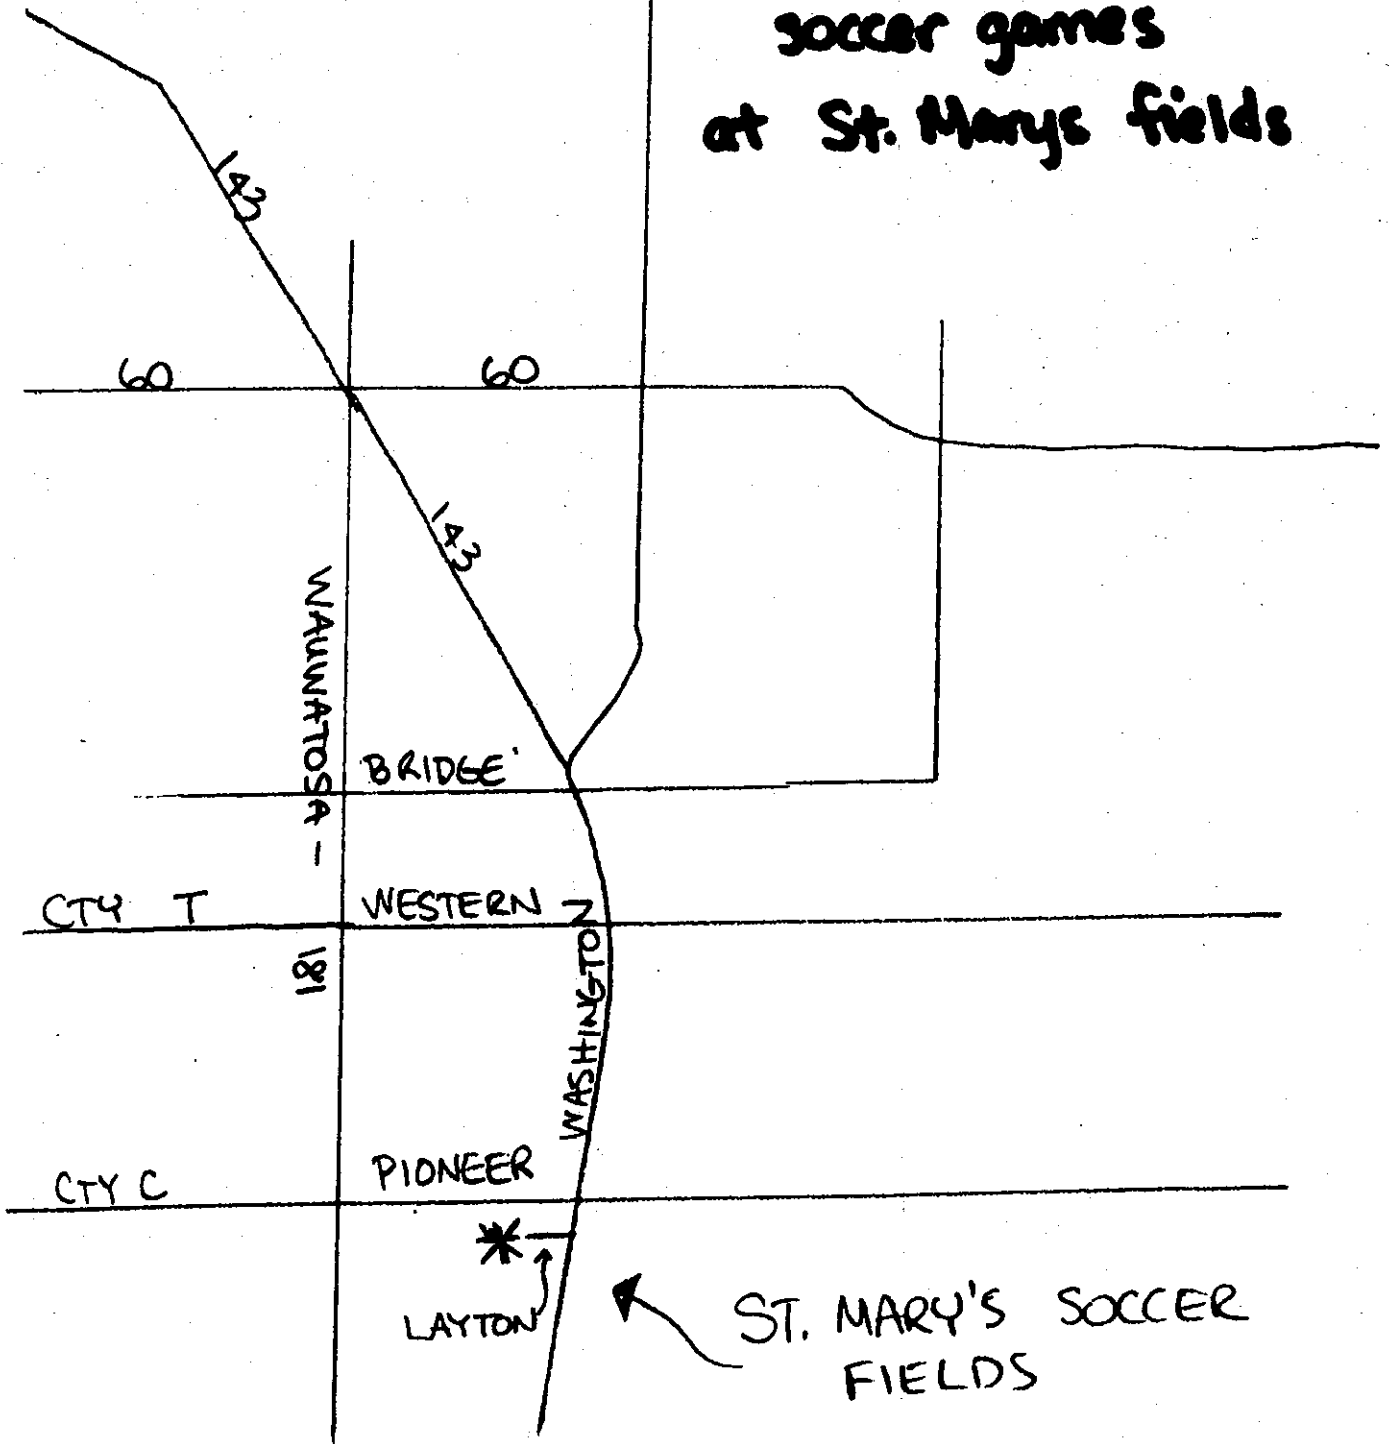

First Immanuel soccer games at St. Marys fields

To First Immanuel soccer games at St. Mary's Soccer Fields:

Take 143 to Five Corners.

1/4 mile past five Corners, turn right onto Wauwatosa (also 181)

South on Wauwatosa to Pioneer (also Cty C)

Turn left on Pioneer and go east to Washington

Turn right (south) on Washington for about 1 block

Turn right on Layton and go west, over the bike trail