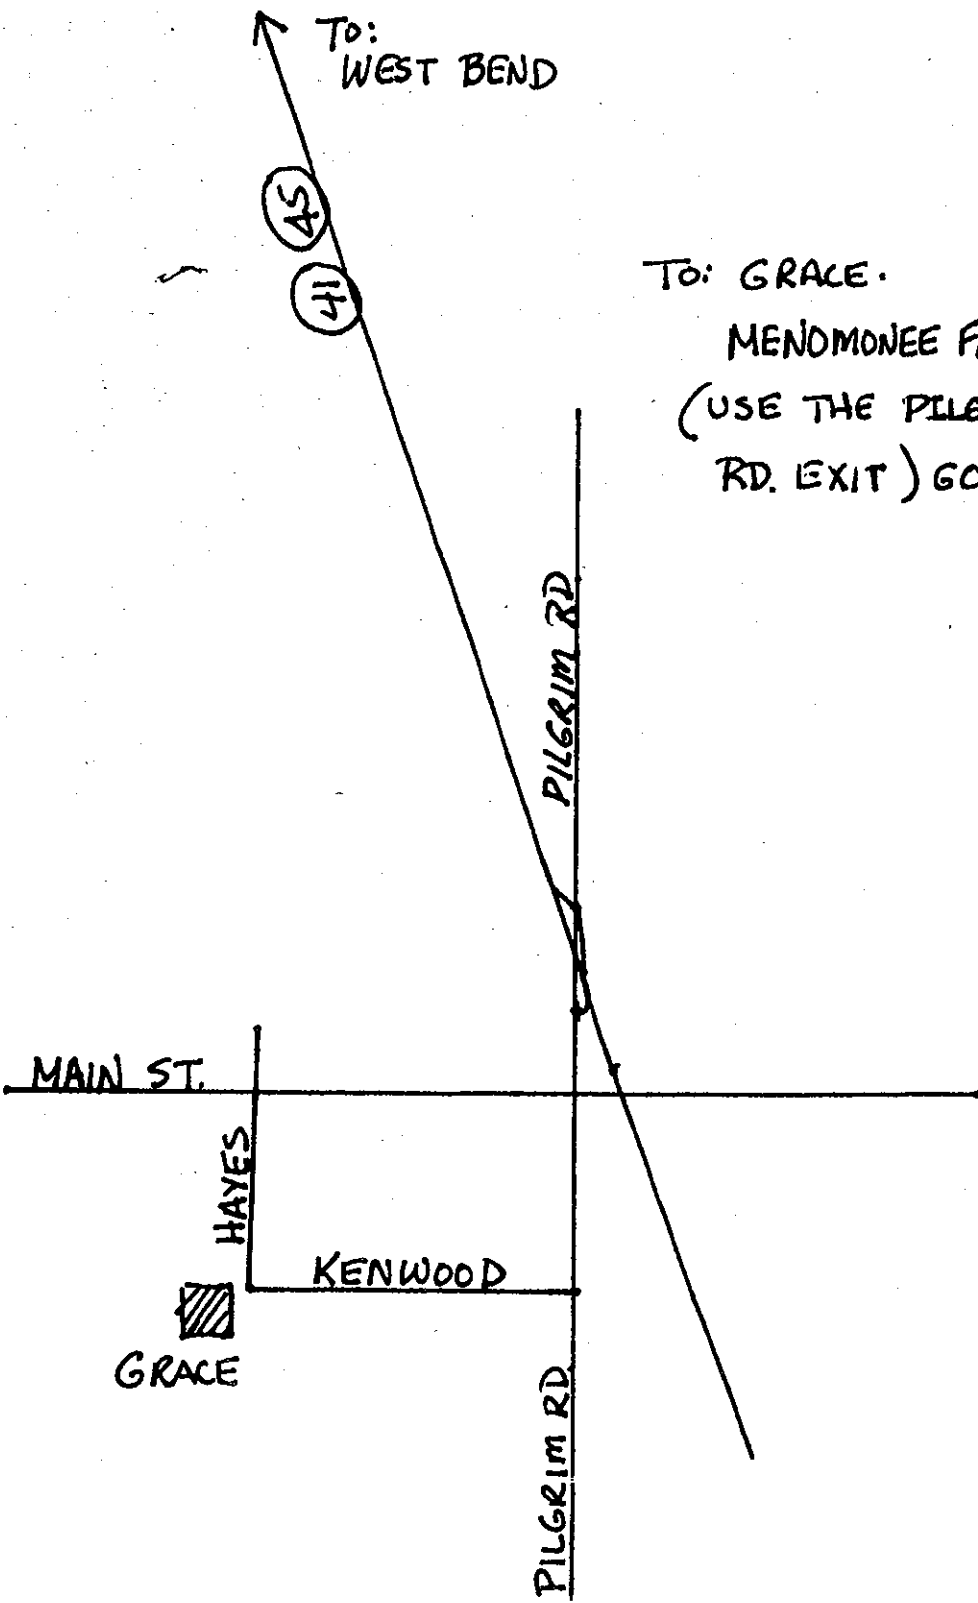

To:
WEST BEND

45
41

To: GRACE.
MENDOTNEE FALLS
(USE THE PILGRIM
RD. EXIT) GO SOUTH.