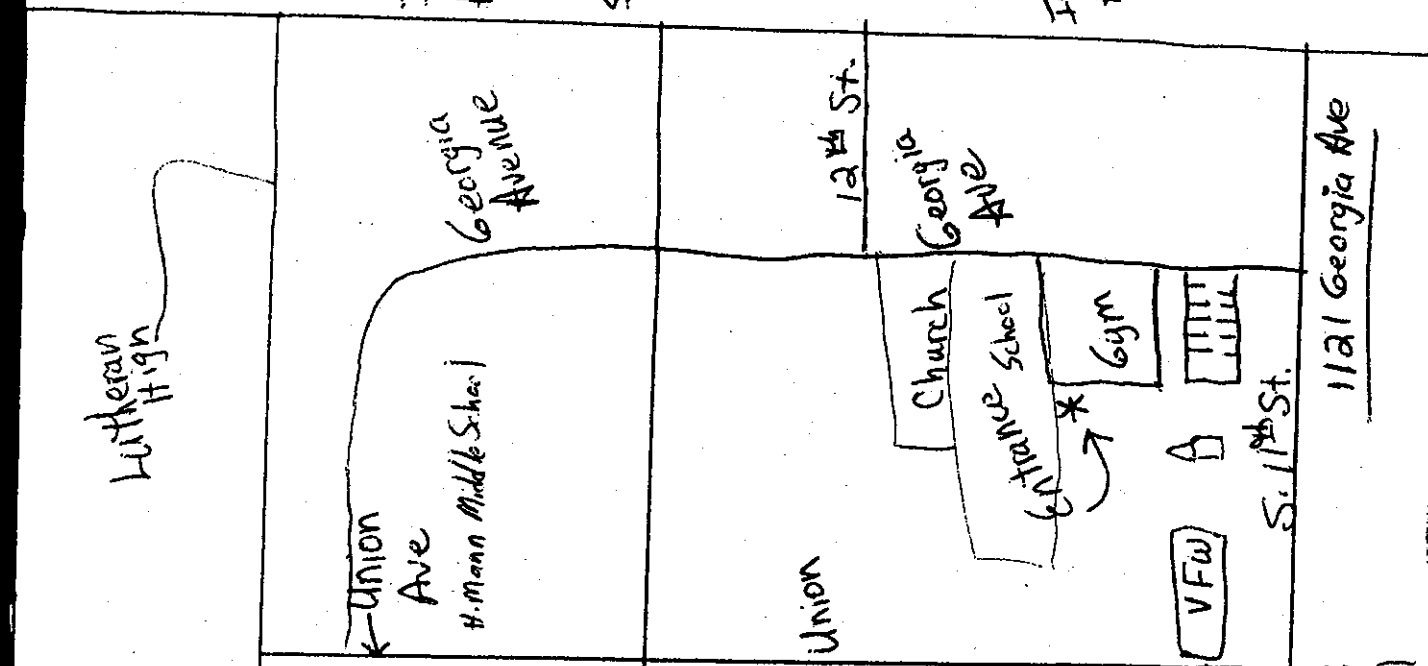

I-73

I-43

← Hwy 28

Exit 123

TAYLOR Drive

1 mile

S. Business Drive

— Washington Ave

0.9 mile

Sheb. South H.S.

S. 12th St

W
S → N ←
E
Bethlehem

Lutheran High

← Union Ave

H. Mann Middle School

Georgia Avenue

Union

12th St.

Church

Entrance School

Gym

VFW

S. 11th St.

1121 Georgia Ave

Farnsworth