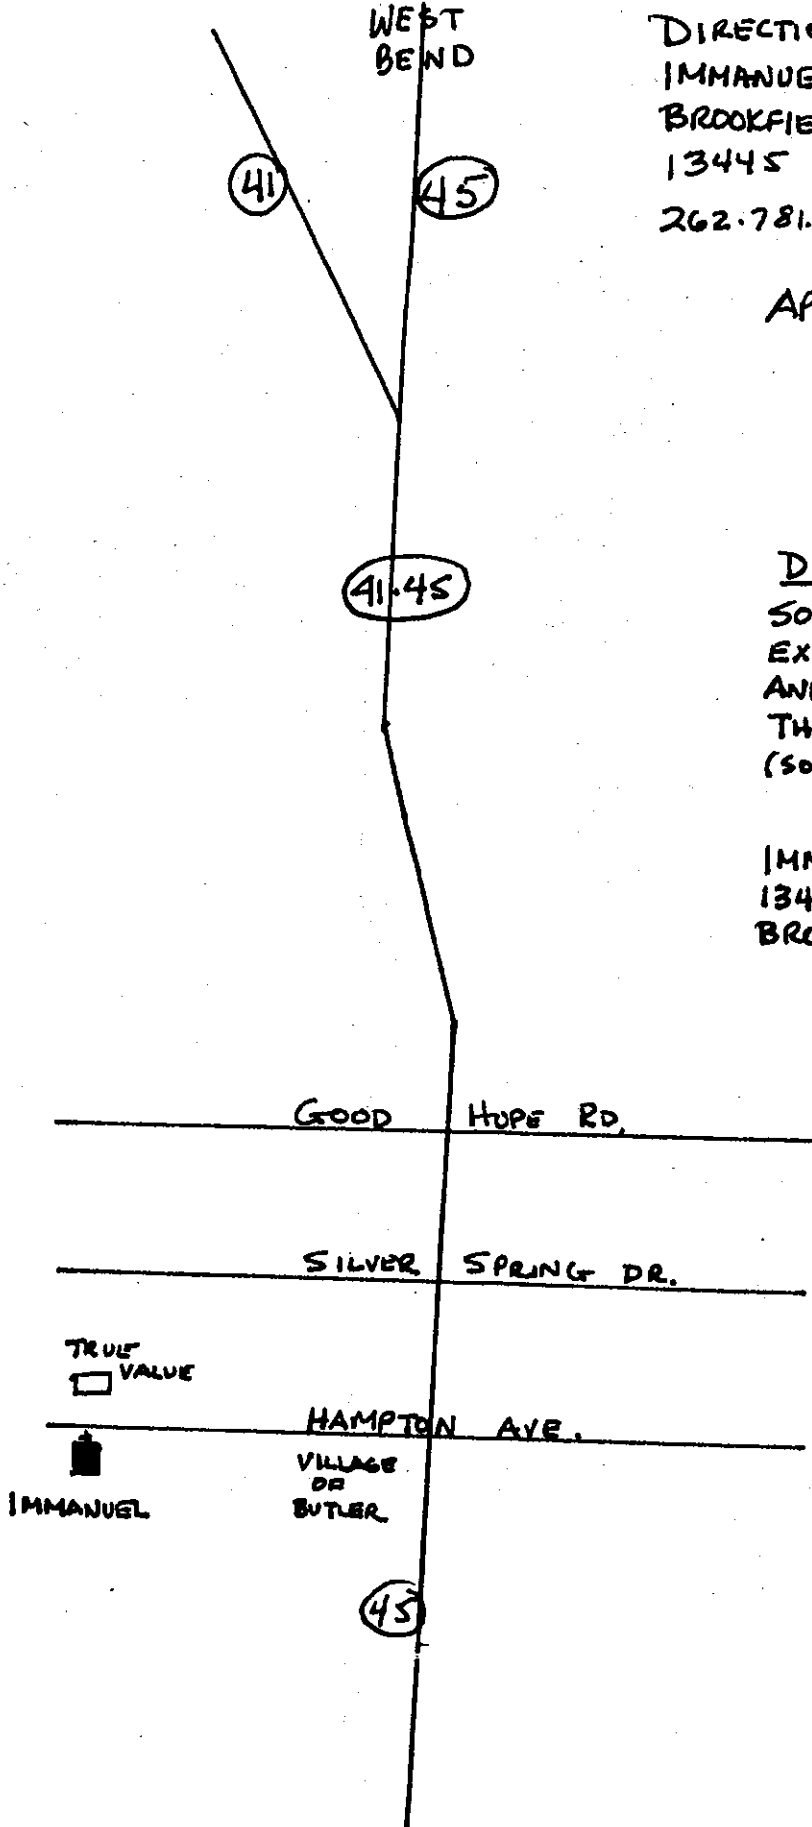

APPROX. 30 MINS.

DIRECTIONS

SOUTH ON 45  
EXIT RIGHT ON HAMPTON AVE  
AND GO WEST ABOUT 2 MILES.  
THE SCHOOL IS ON THE LEFT  
(SOUTH SIDE) OF ROAD.

IMMANUEL LUTHERAN  
13455 W. HAMPTON AVE.  
BROOKFIELD.