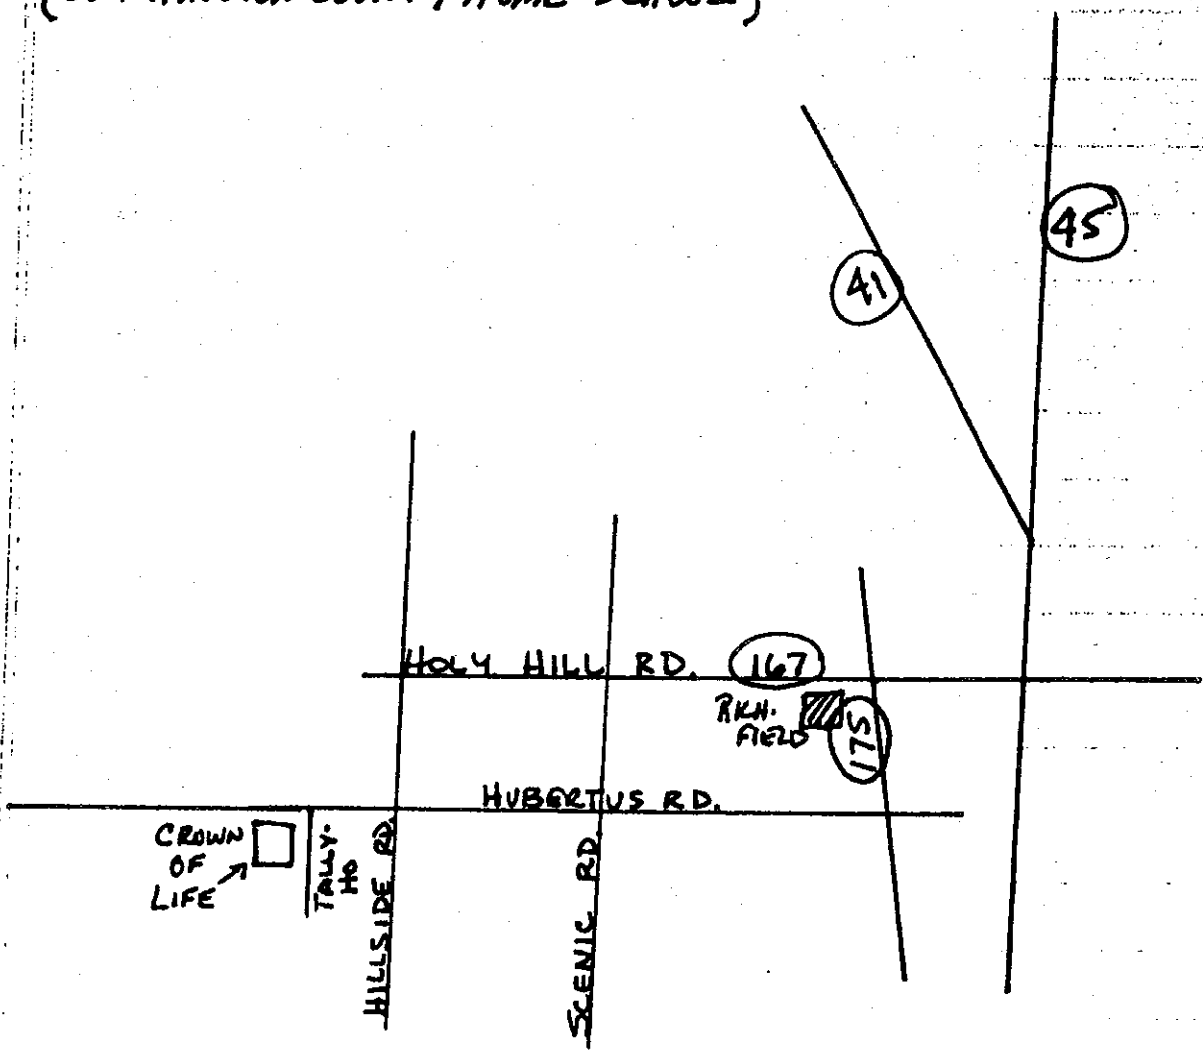

Zion Lutheran School  
W188N4868 Emerald Hills Dr.  
Menomonee Falls

TO: FREISS LAKE SCHOOL

TO: FREISS LAKE SCHOOL -

HWY. 45 SOUTH TO HOLY HILL RD. OR 167.

167 WEST TO THE CORNER OF 167 & 164.

FREISS LAKE IS ON THE NORTHEAST CORNER OF  
THE INTERSECTION.

To: CROWN OF LIFE CHURCH - HUBERTUS  
(WASHINGTON COUNTY HOME SCHOOL)

To: RICHFIELD SCHOOL 

To: MILWAUKEE LUTHERAN HIGH SCHOOL  
9900 W. GRANTOSA DR.

DIRECTIONS - 45 SOUTH TO CAPITOL DR.  
(HWY. 190) EAST.  
CAPITOL DR EAST (FOR  
ABOUT 1 1/2 MILES) TO  
GRANTOSA (LEFT).