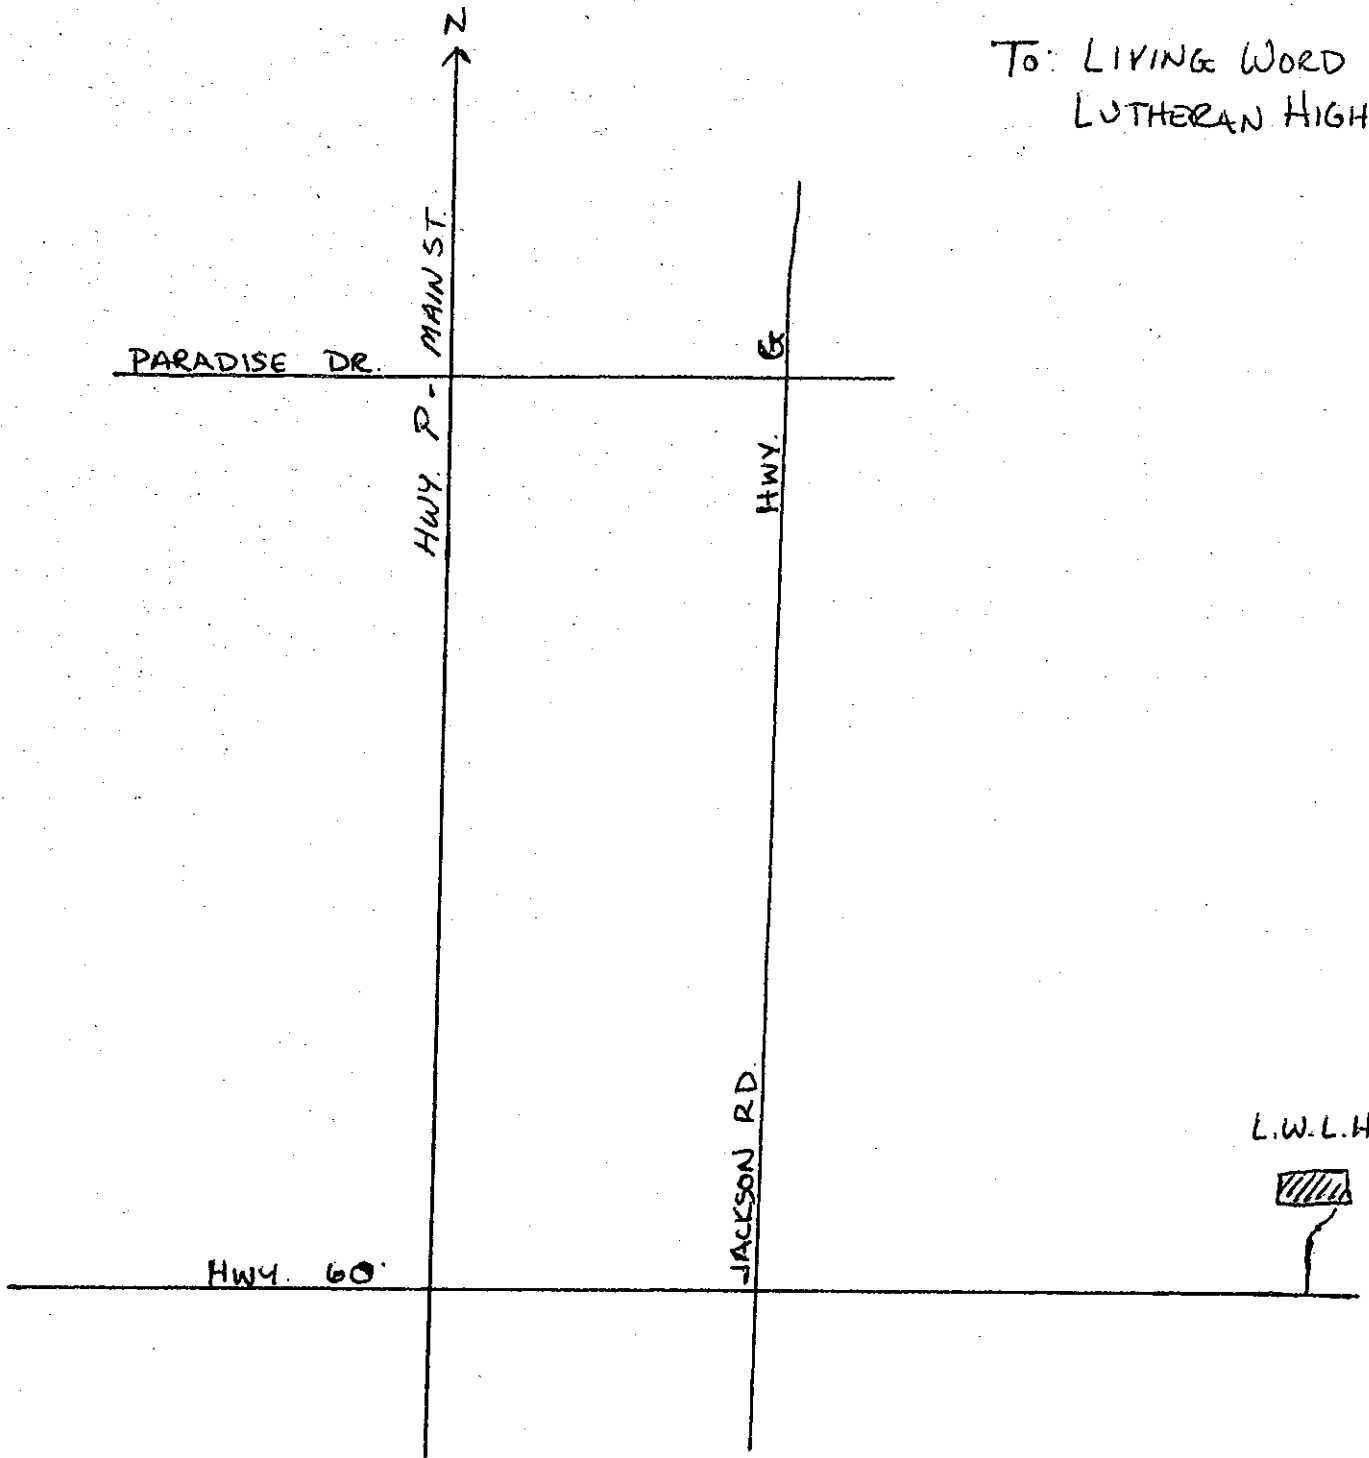

To: LIVING WORD
LUTHERAN HIGH SCHOOL