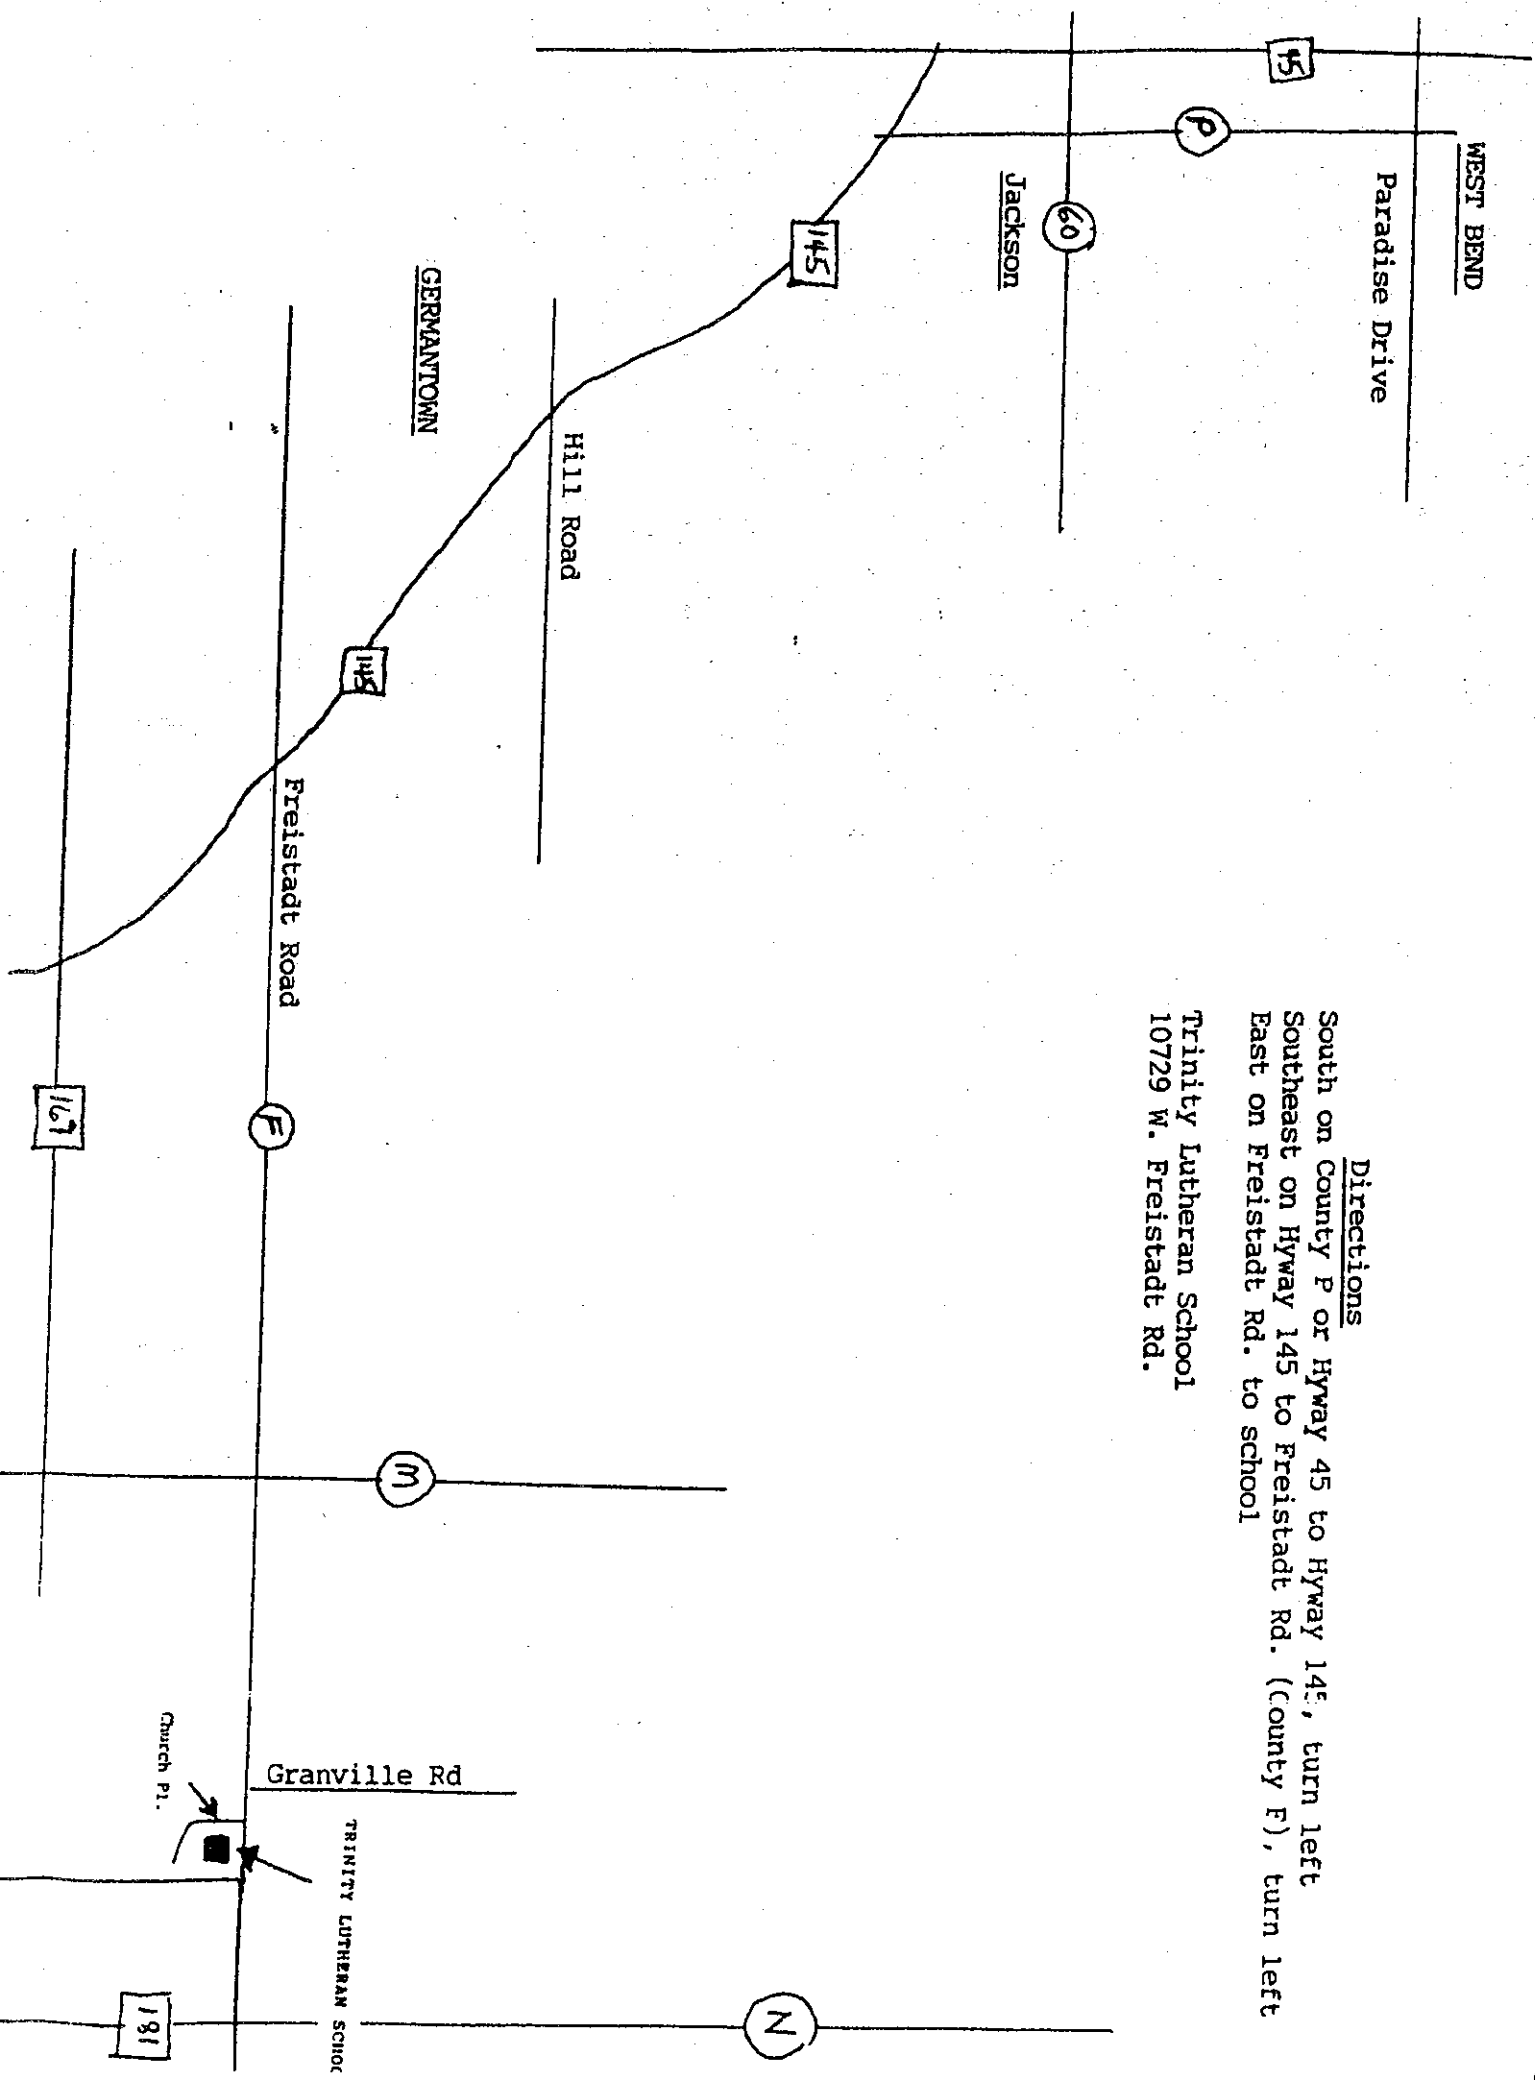

DIRECTIONS TO TRINITY LUTHERAN SCHOOL, FREISTADT

Directions
South on County P or Hyway 45 to Hyway 145, turn left
Southeast on Hyway 145 to Freistadt Rd. (County F), turn left
East on Freistadt Rd. to school

Trinity Lutheran School
10729 W. Freistadt Rd.